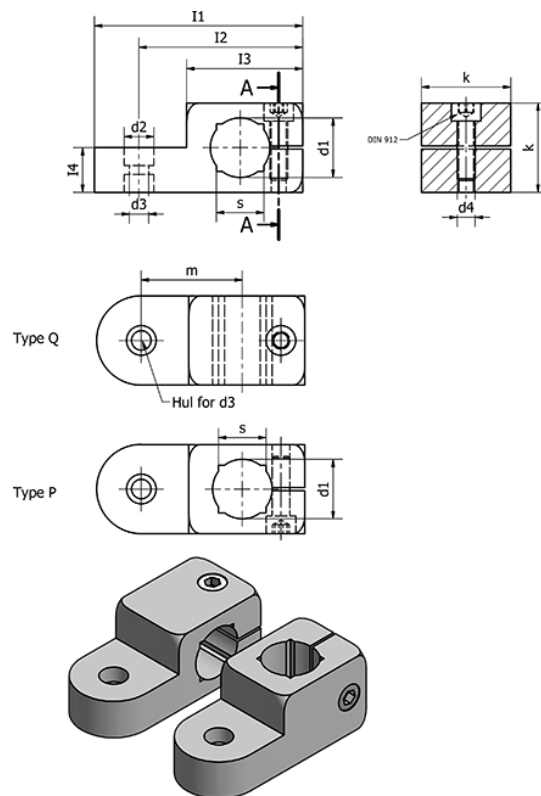

Article number: 20482B1220PELS  
 Description: E+G Swivel clamp  
 GN 482-B12-20-P-ELS

## Measures

	= -	l1	= 50
	= -	l3	= 40
Clamping kit for d3 = GN 511.1-M5-20-S/K		l4	= 10
Clamping kit for d4 = GN 511-M5-20		k	= 20
d1	= 12	m	= 23
d2	= 8.5	s	= 10
d3	= 5.5	Weight (g)	= 46
d4	= M5		